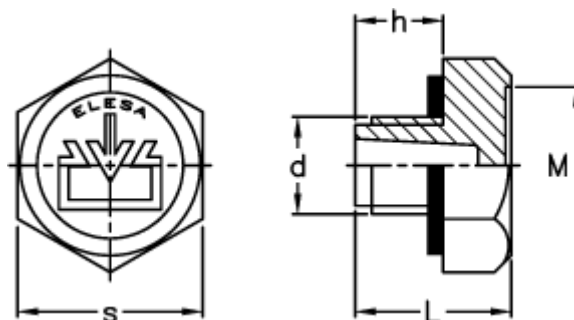

Data Sheet

Article number: 2311058553
Description: E+G Oil fill plug
TCD.12x1,5, black

Measures

d = M12x1,5

h = 9

L = 16

M = 15.0

s = 19